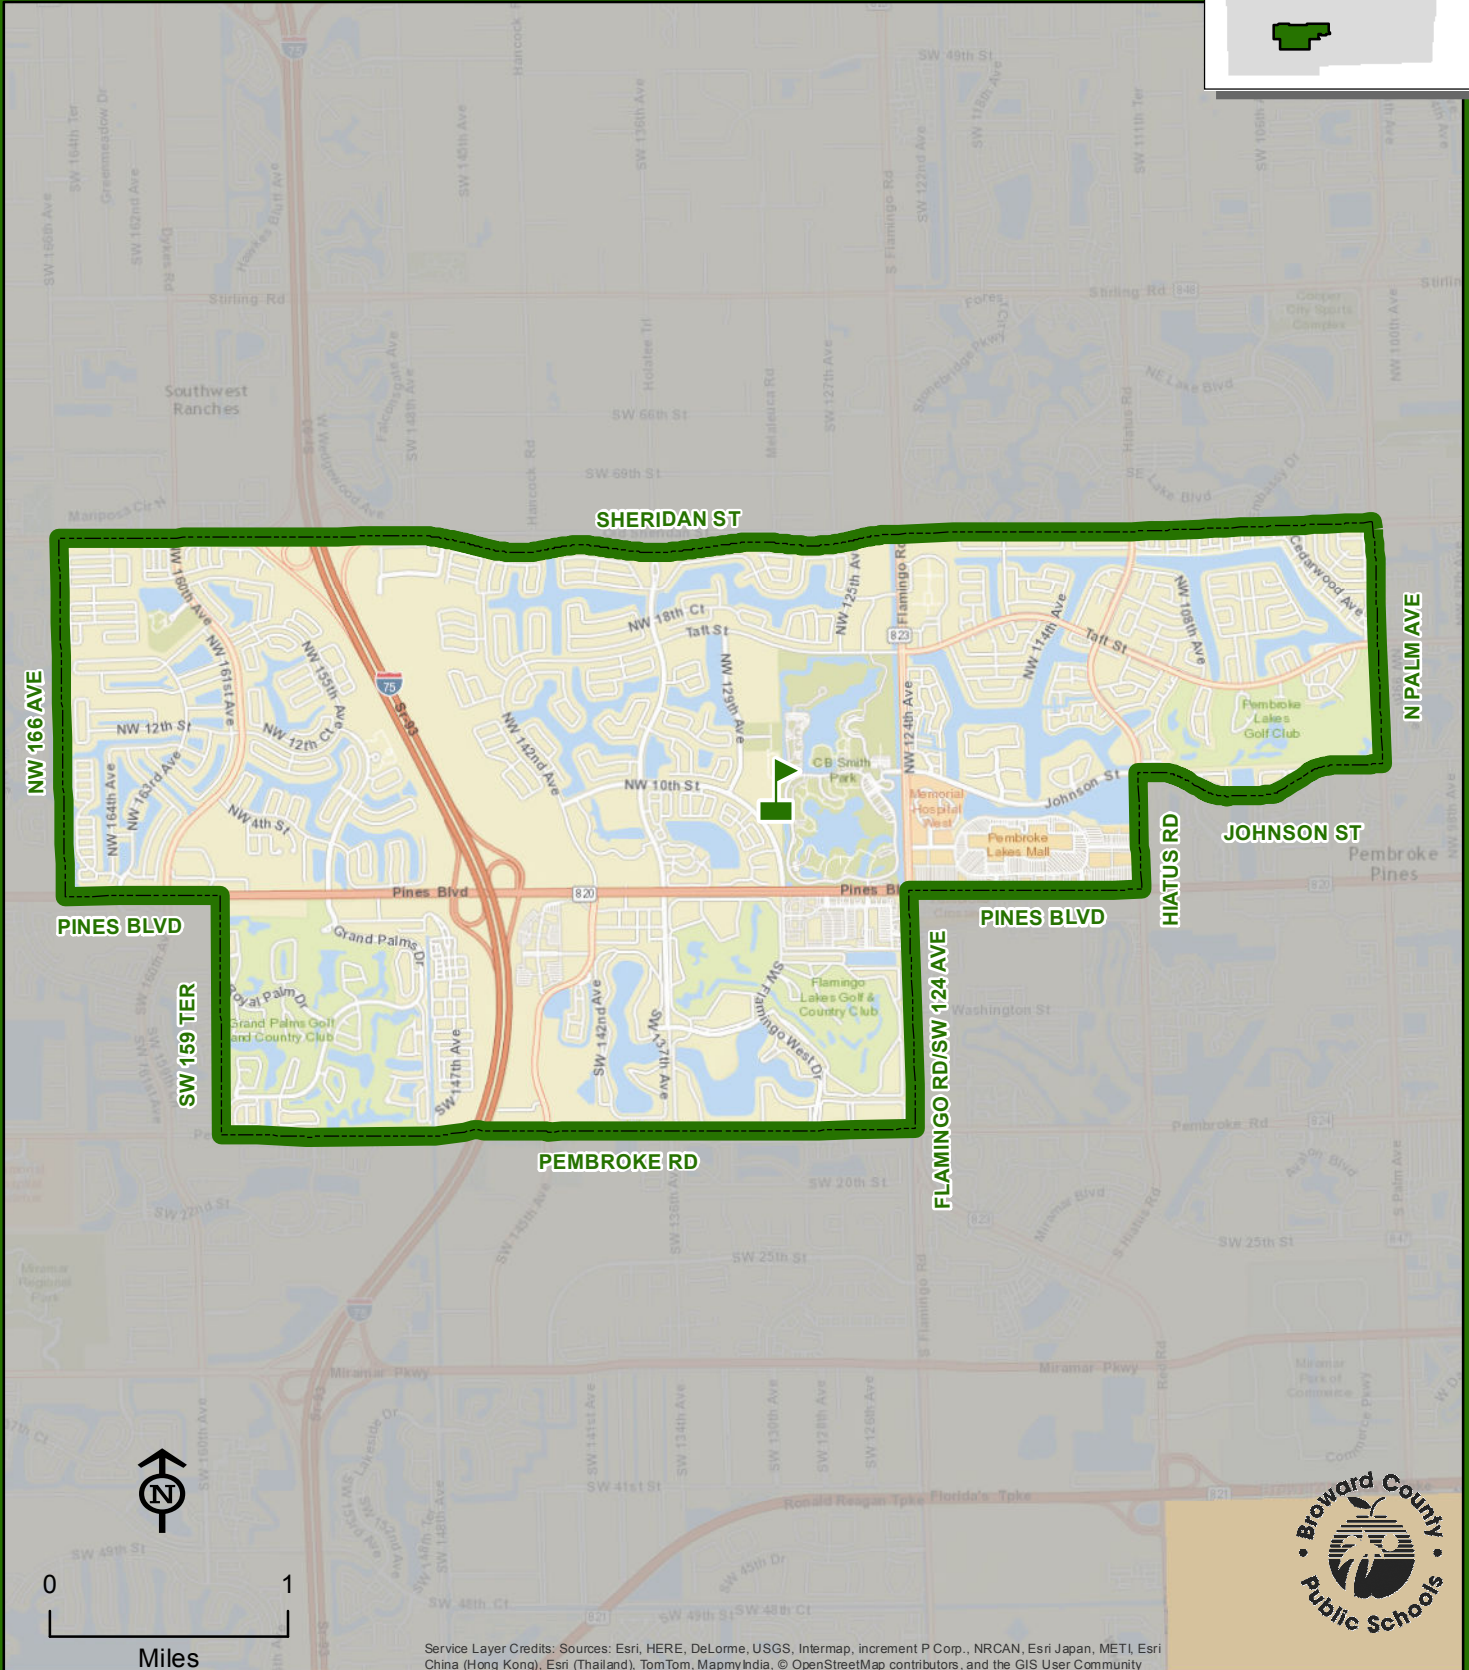

WALTER C. YOUNG MIDDLE SCHOOL

901 NW 129 AVENUE
PEMBROKE PINES, FLORIDA 33028
754-323-4500

Innovative Program

WALTER C. YOUNG

Service Layer Credits: Sources: Esri, HERE, DeLorme, USGS, Intermap, increment P Corp., NRCAN, Esri Japan, METI, Esri China (Hong Kong), Esri (Thailand), TomTom, MapmyIndia, © OpenStreetMap contributors, and the GIS User Community

THIS MAP IS FOR CONCEPTUAL PURPOSES ONLY AND SHOULD NOT BE USED FOR LEGAL BOUNDARY DETERMINATIONS